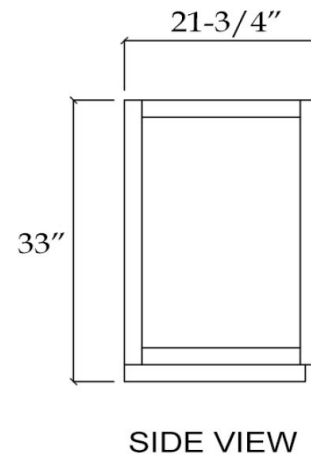

VFDX482234S

DEXTERITY

Bathroom Vanity

TOP VIEW

COUNTER-TOP

Backsplash

FRONT VIEW

SIDE VIEW