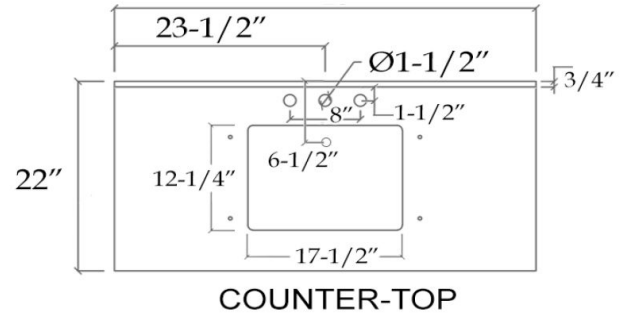

VFDX482234S

DEXTERITY

Bathroom Vanity

TOP VIEW

COUNTER-TOP

Backsplash

FRONT VIEW

SIDE VIEW