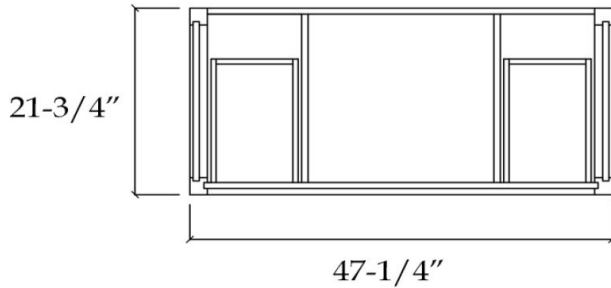

VFDX482234S

DEXTERITY

Bathroom Vanity

TOP VIEW

COUNTER-TOP

Backsplash

FRONT VIEW

SIDE VIEW