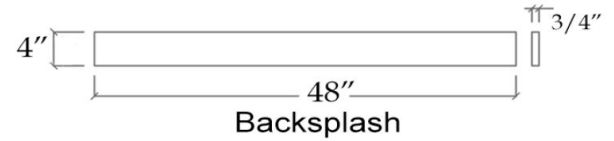

VFDX482234S

DEXTERITY

Bathroom Vanity

TOP VIEW

COUNTER-TOP

Backsplash

FRONT VIEW

SIDE VIEW