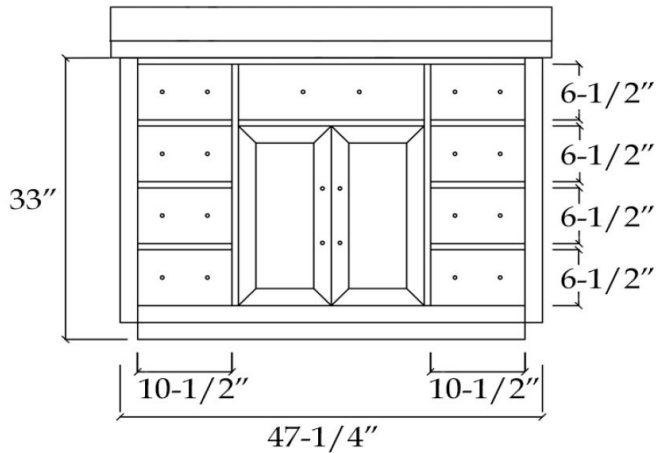

VFDX482234S

DEXTERITY

Bathroom Vanity

TOP VIEW

COUNTER-TOP

Backsplash

FRONT VIEW

SIDE VIEW